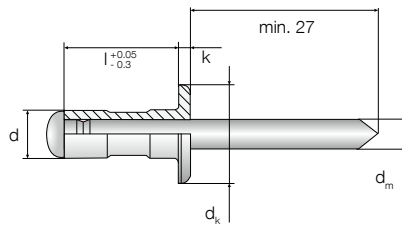

### Application range

- > For side lap stitching of profiled sheets

### Properties

- > Rivet body made of aluminium (Al)
- > Mandrel made of stainless steel (E)
- > Captive locked
- > Flat head, open
- > ETA-22/0641